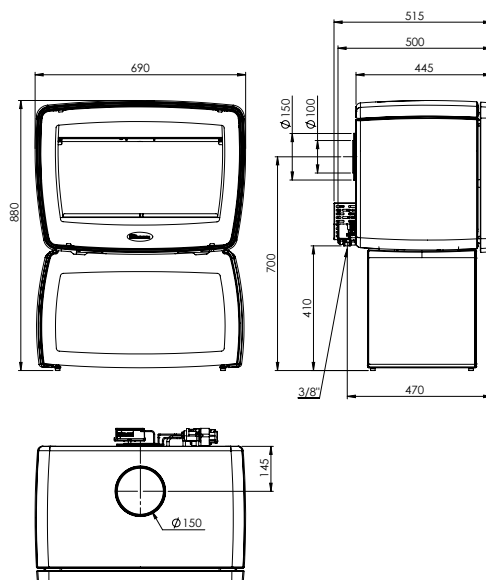

VINT50GA/WB:

Prijs vanaf:
€ 3.460,90 (incl. 6% BTW)
€ 3.950,65 (incl. 21% BTW)
Rendement: 88%
BxHxD: 690x880x445 mm

VINT35GA/WB:

Prijs vanaf:
€ 2.973,30 (incl. 6% BTW)
€ 3.394,05 (incl. 21% BTW)
Rendement: 86%
BxHxD: 505x875x445 mm

Moderne HR+ gaskachel in retro-design, op houtvak. Gesloten verbranding. Aardgas, eveneens beschikbaar op propaan.

- E8
- E9
- E10
- E12
- E14