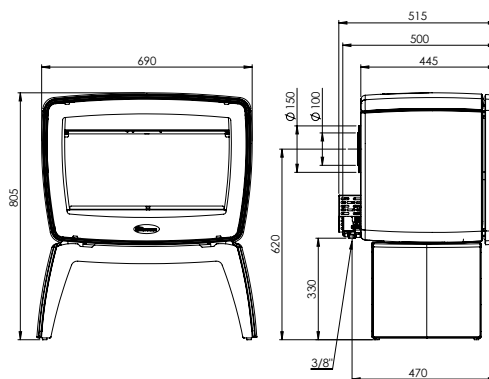

VINT50GA/TB:

Prijs vanaf:

€ 3.301,90 (incl. 6% BTW)

€ 3.769,15 (incl. 21% BTW)

Rendement: 88%

BxHxD: 720x805x445 mm

VINT35GA/TB:

Prijs vanaf:

€ 2.877,90 (incl. 6% BTW)

€ 3.285,15 (incl. 21% BTW)

Rendement: 86%

BxHxD: 535x800x445 mm

Moderne HR+ gaskachel in retro-design, op tablet. Gesloten verbranding. Aardgas, eveneens beschikbaar op propaan.

E8 E9 **E10** E12 E14

VINTAGE50GA/WB