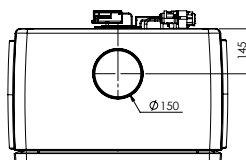

VINT50GA/TB:

Prijs vanaf:

€ 3.301,90 (incl. 6% BTW)

€ 3.769,15 (incl. 21% BTW)

Rendement: 88%

BxHxD: 720x805x445 mm

VINT35GA/TB:

Prijs vanaf:

€ 2.877,90 (incl. 6% BTW)

€ 3.285,15 (incl. 21% BTW)

Rendement: 86%

BxHxD: 535x800x445 mm

Moderne HR+ gaskachel in retro-design, op tablet. Gesloten verbranding. Aardgas, eveneens beschikbaar op propaan.

E8 E9 **E10** E12 E14

VINTAGE50GA/WB